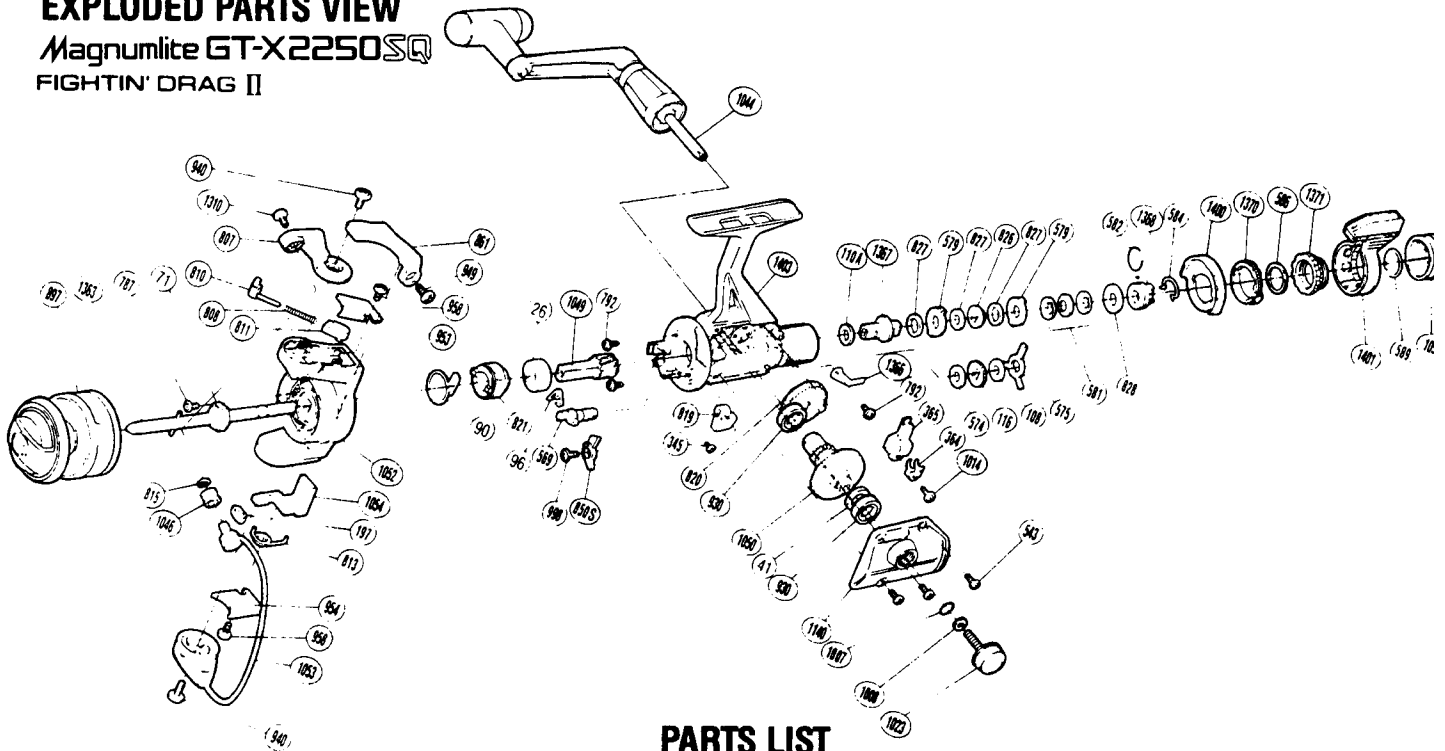

### PARTS LIST

#### PART # DESCRIPTION

RD 0026	Ball Bearing
RD 0041	Drive Gear Washer
RD 0071	Rotor Nut
RD 0090	Anti-Reverse Pawl Spring
RD 0096	Anti-Reverse Cam Spring
RD 0108	Drag Washer "C(1)" (Black)
RD 0110A	Drag Washer "D2" (White)
RD 0116	Click Gear
RD 0197	Bail Trip Slide Cam
RD 0345	Anti-Reverse Lever Screw
RD 0364	Oscillating Slider Retainer
RD 0365	Oscillating Slider
RD 0543	Side Cover Screw (B)
RD 0569	Anti-Reverse Cam
RD 0574	Drag Washer "C2" (White)
RD 0575	Eared Washer "BF"
RD 0579	Eared Washer "B"
RD 0581	Coned Disc Spring
RD 0582	"O" Ring
RD 0584	Hold Click Spring
RD 0586	Fightin' Pressure Screw Washer
RD 0589	Lever Hold Spring
RD 0787	Nut Lock Screw

#### PART # DESCRIPTION

RD 0792	Bearing Retainer Screw
RD 0807	Bail Arm
RD 0808	Bail Spring
RD 0810	Bail Spring Guide A
RD 0811	Bail Spring Guide B
RD 0813	Lever Spring
RD 0815	Line Roller Washer
RD 0819	Anti-Reverse Lever (Black)
RD 0820	Oscillating Gear
RD 0821	Anti-Reverse Ratchet
RD 0826	Key Washer "A"
RD 0827	Drag Washer "H1"
RD 0828	Drag Spring Washer "A"
RD 0850S	Anti-Reverse Pawl
RD 0861	Quick-Fire II Trigger
RD 0897	Spool Assembly (Universal)
RD 0930	Ball Bearing
RD 0940	Bail Trip Cam Screw
RD 0949	Trigger Screw
RD 0953	Bail Spring Cover
RD 0954	Bail Trip Cover
RD 0958	Bail Trip Cover Screw
RD 0998	Anti-Reverse Pawl Screw
RD 1007	Lock Washer Retainer

#### PART # DESCRIPTION

RD 1008	Handle Lock Washer
RD 1014	Slider Retainer Screw
RD 1023	Handle Screw Cap
RD 1044	Handle Assembly
RD 1045	Rotor
RD 1046	Sic Ceramic Roller
RD 1049	Pinion Gear
RD 1050	Drive Gear
RD 1051	Drag Knob
RD 1052	Rotor
RD 1053	Bail Assembly
RD 1054	Bail Trip Lever
RD 1140	Side Cover
RD 1310	Line Roller Screw
RD 1319	Drag Knob Screw
RD 1363	Main Shaft
RD 1366	Drag Click
RD 1367	Drag Shaft
RD 1368	Pressure Screw
RD 1370	Lever Click Gear
RD 1371	Fightin' Pressure Screw
RD 1400	Lever Quadrant
RD 1401	Fightin' Drag II Lever
RD 1403	Body